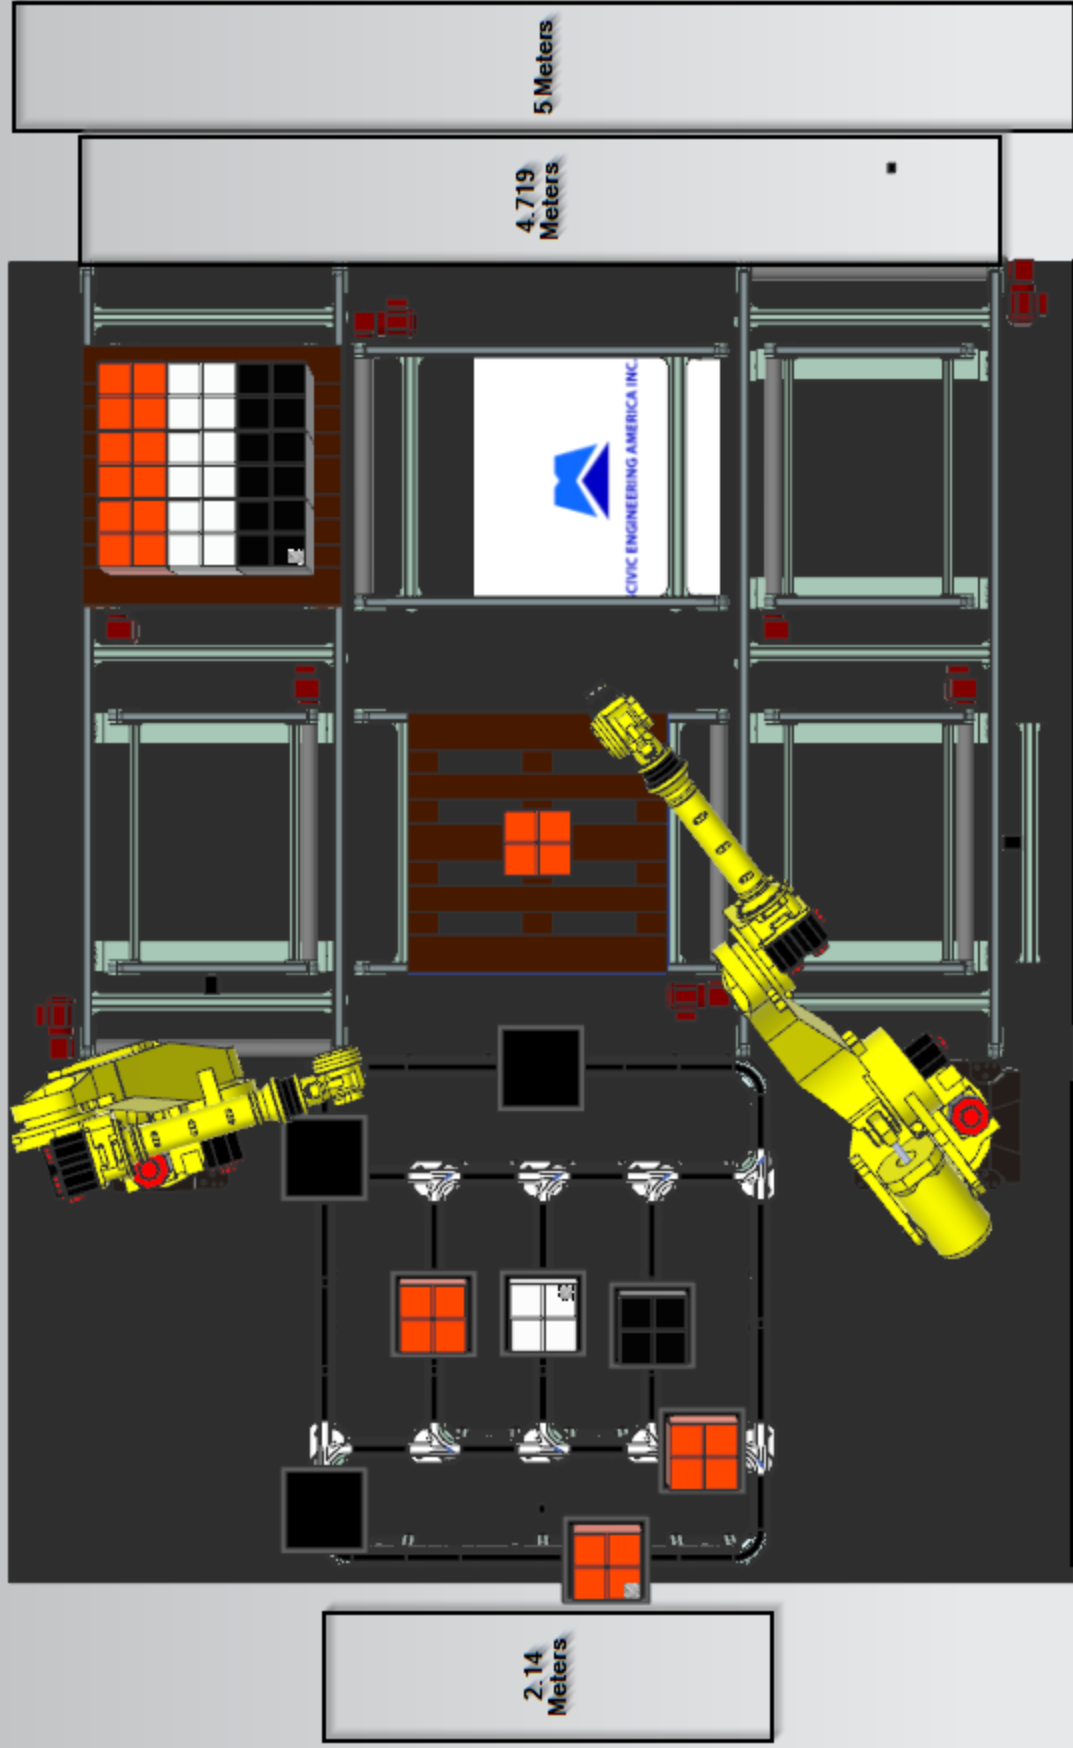

Just In Time Delivery

Validated for 20 second Cycle Time

Max 4 Second Cycle

5 Meters

4.719 Meters

2.14 Meters

3.62 Meters

2.332 Meters

6.2 Meters