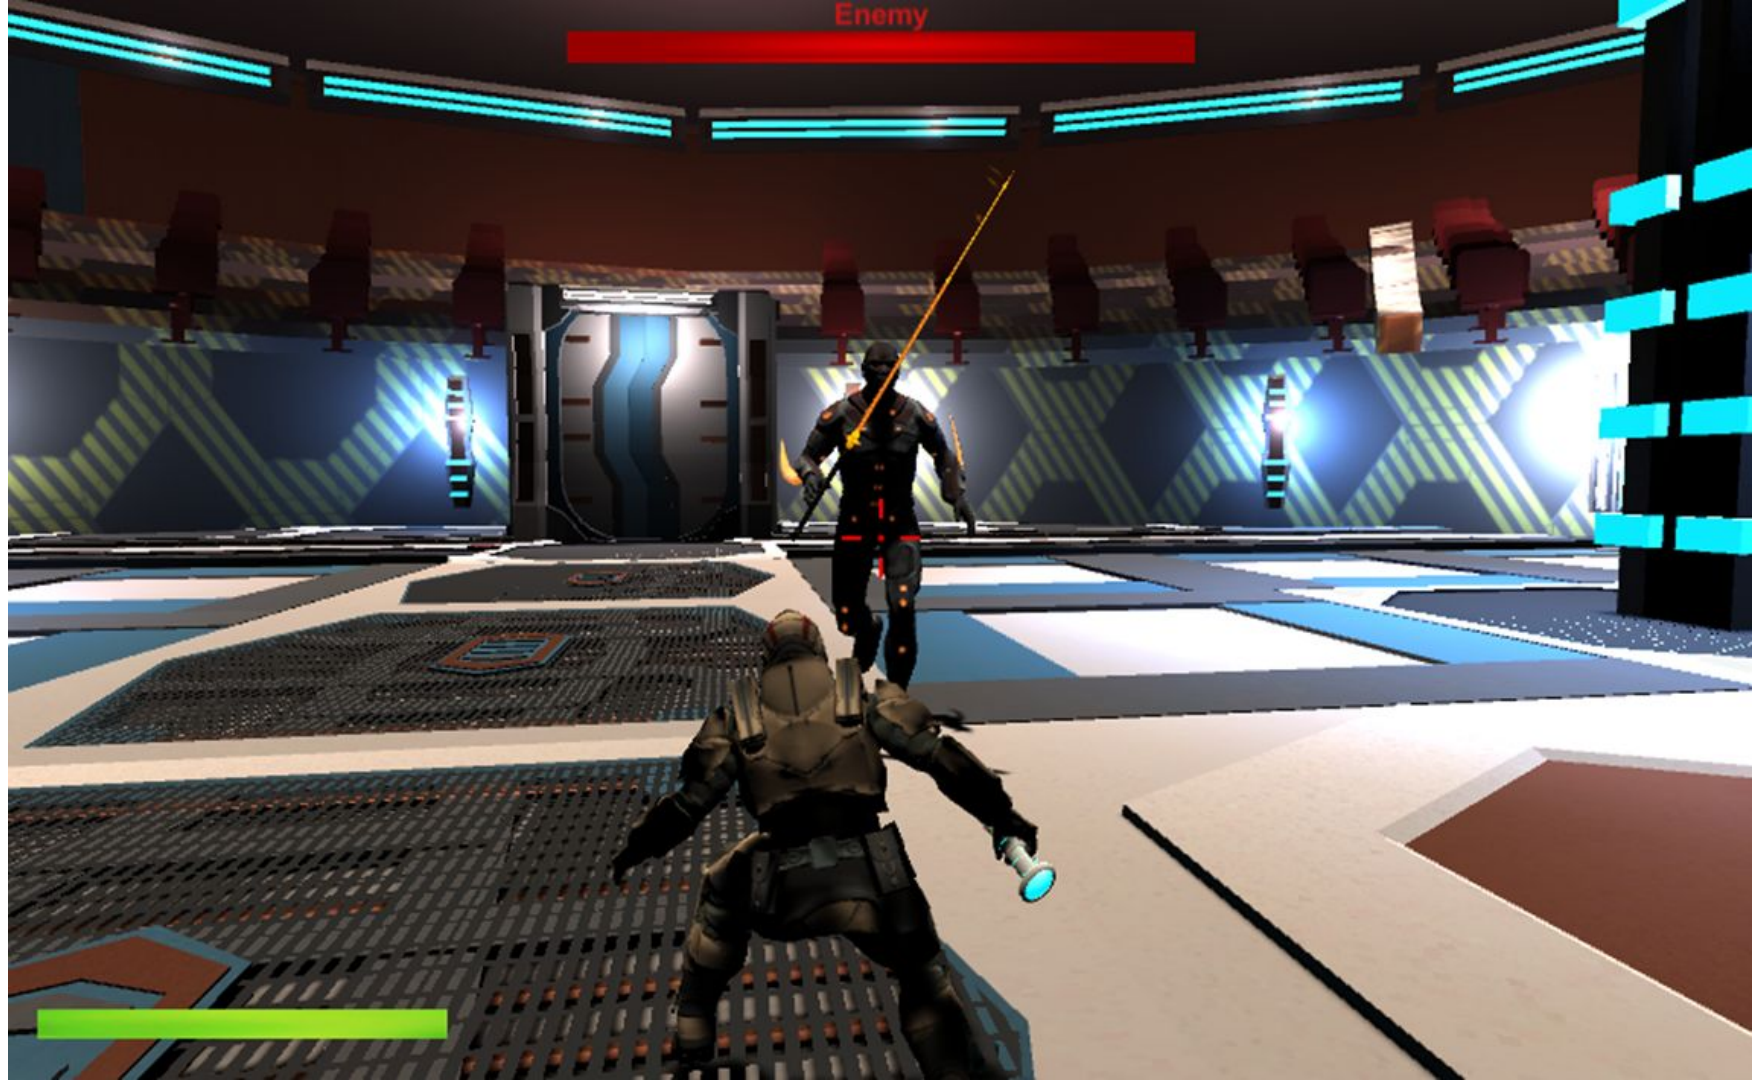

VOLUME

MUSIC

SOUNDFX

CONTINUE
TO ENTER
ARENA

ARENA

Enemy

Enemy

Right Leg injured! Speed reduced