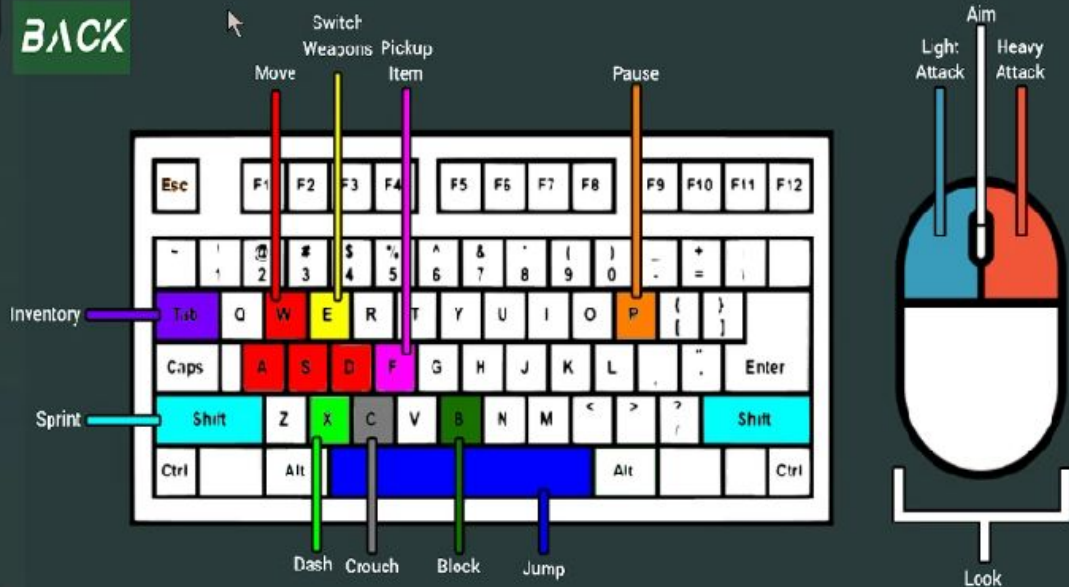

DANCE OF WARRIORS

PLAY

INFO

QUIT

DANCE OF WARRIORS

BACK

INFORMATION

**KEYBOARD
CONTROLS**

**GAMEPAD
CONTROLS**

SETTINGS

ABOUT

4:54

DANCE OF WARRIORS

BACK

4:48

DANCE OF WARRIORS

BACK

Unassigned
Unassigned
Pickup Item
Unassigned

Look
(DOWN) Block

Move
(DOWN) Sprint

Unassigned

Aim

Toggle Inventory
Pause

Jump
Crouch
Dash
Cycle Weapons